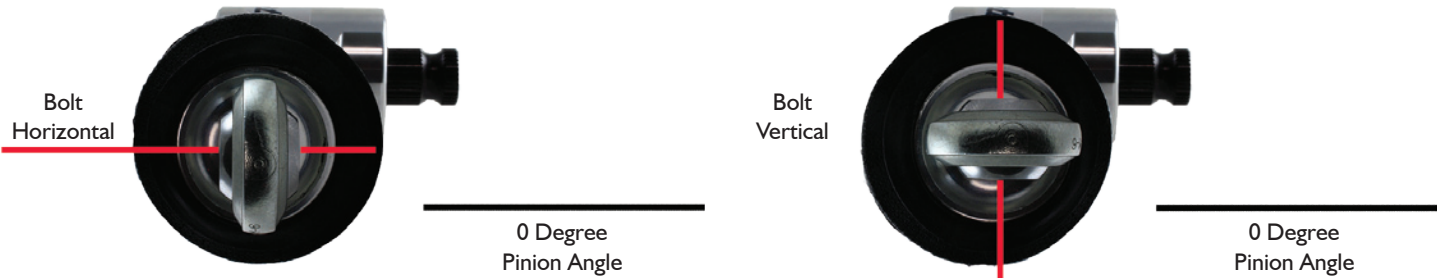

Clevis and Rod End Orientation

Can be factory positioned to fit any application.

These are our most popular Clevis and Rod End configurations.
Custom orientation is also available to meet your specific requirements on request.

Small Box with Rod End

Small Box with Clevis

For more information call 231-873-9252 or visit Pro-Werks.com

Smart phones, snap here

Clevis Orientation

Can be factory positioned to fit any application.

These are our most popular Clevis configurations.
Custom orientation is also available to meet your specific requirements on request.