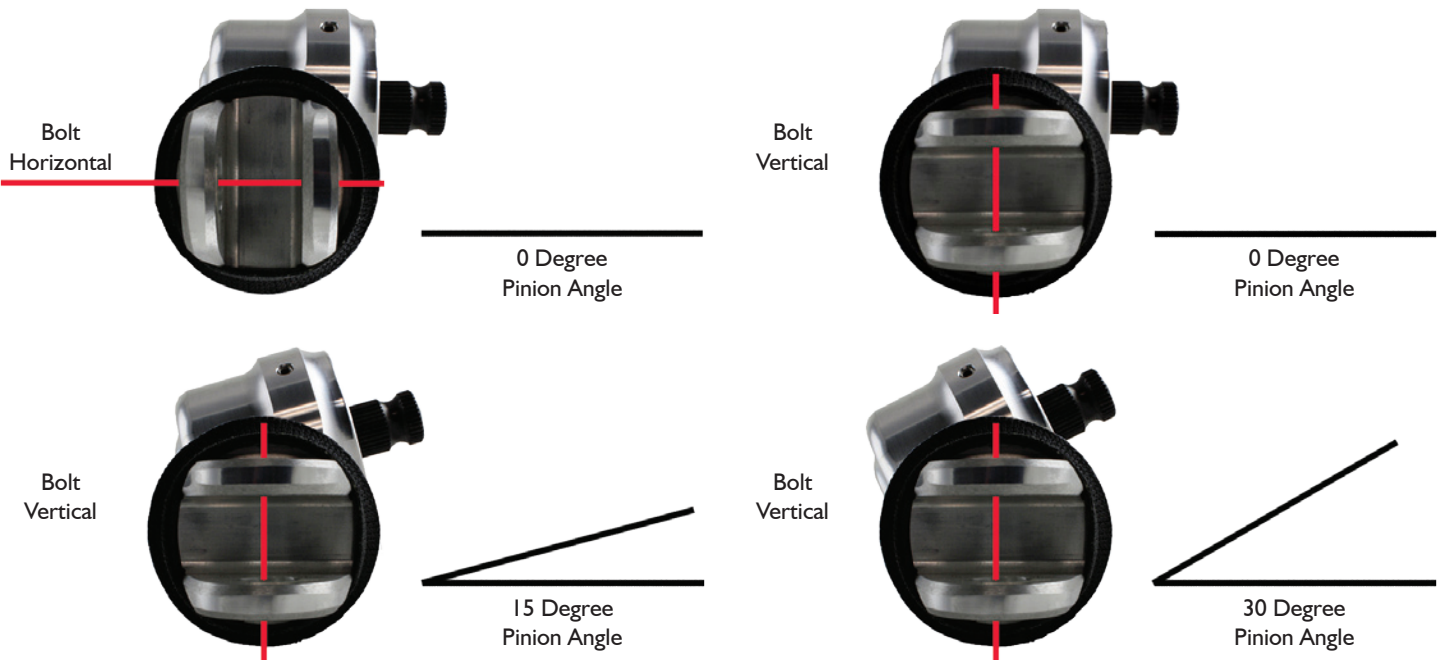

Clevis and Rod End Orientation

Can be factory positioned to fit any application.

These are our most popular Clevis and Rod End configurations.
Custom orientation is also available to meet your specific requirements on request.

Small Box with Rod End

Small Box with Clevis

For more information call 231-873-9252 or visit Pro-Werks.com

Smart phones, snap here

Clevis Orientation

Can be factory positioned to fit any application.

These are our most popular Clevis configurations.
Custom orientation is also available to meet your specific requirements on request.