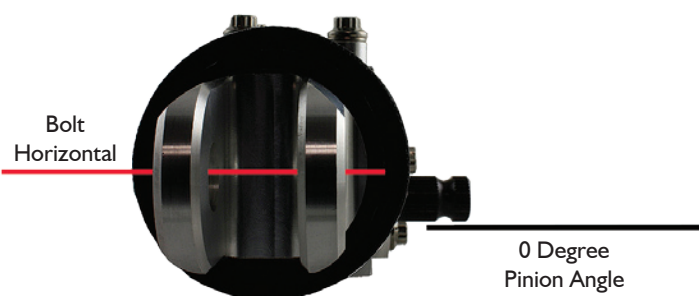

Dwarf/Mod-Lite Box

(Available only with Clevis)

For more information call 231-873-9252 or visit Pro-Werks.com
Smart phones, snap here