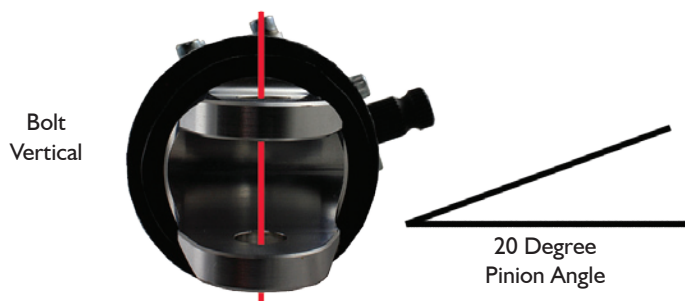

Clevis Orientation

Can be factory positioned to fit any application.

These are our most popular Clevis configurations.
Custom orientation is also available to meet your specific requirements on request.

Gen 2 Pro-Box

(Available only with Clevis)