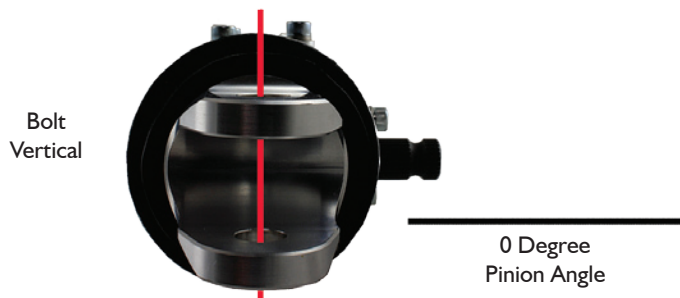

Clevis Orientation

Can be factory positioned to fit any application.

These are our most popular Clevis configurations.
Custom orientation is also available to meet your specific requirements on request.

Gen 2 Pro-Box

(Available only with Clevis)