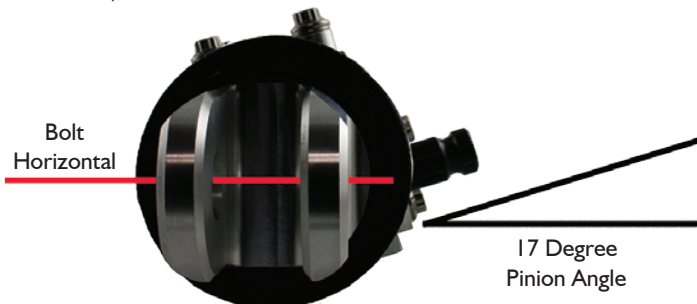

Dwarf/Mod-Lite Box

(Available only with Clevis)

For more information call 231-873-9252 or visit Pro-Werks.com
Smart phones, snap here