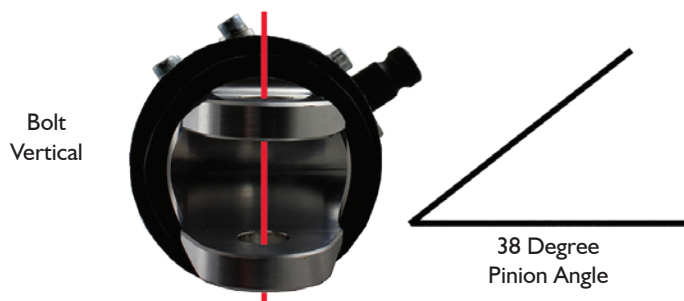

Clevis Orientation

Can be factory positioned to fit any application.

These are our most popular Clevis configurations.
Custom orientation is also available to meet your specific requirements on request.

Gen 2 Pro-Box

(Available only with Clevis)